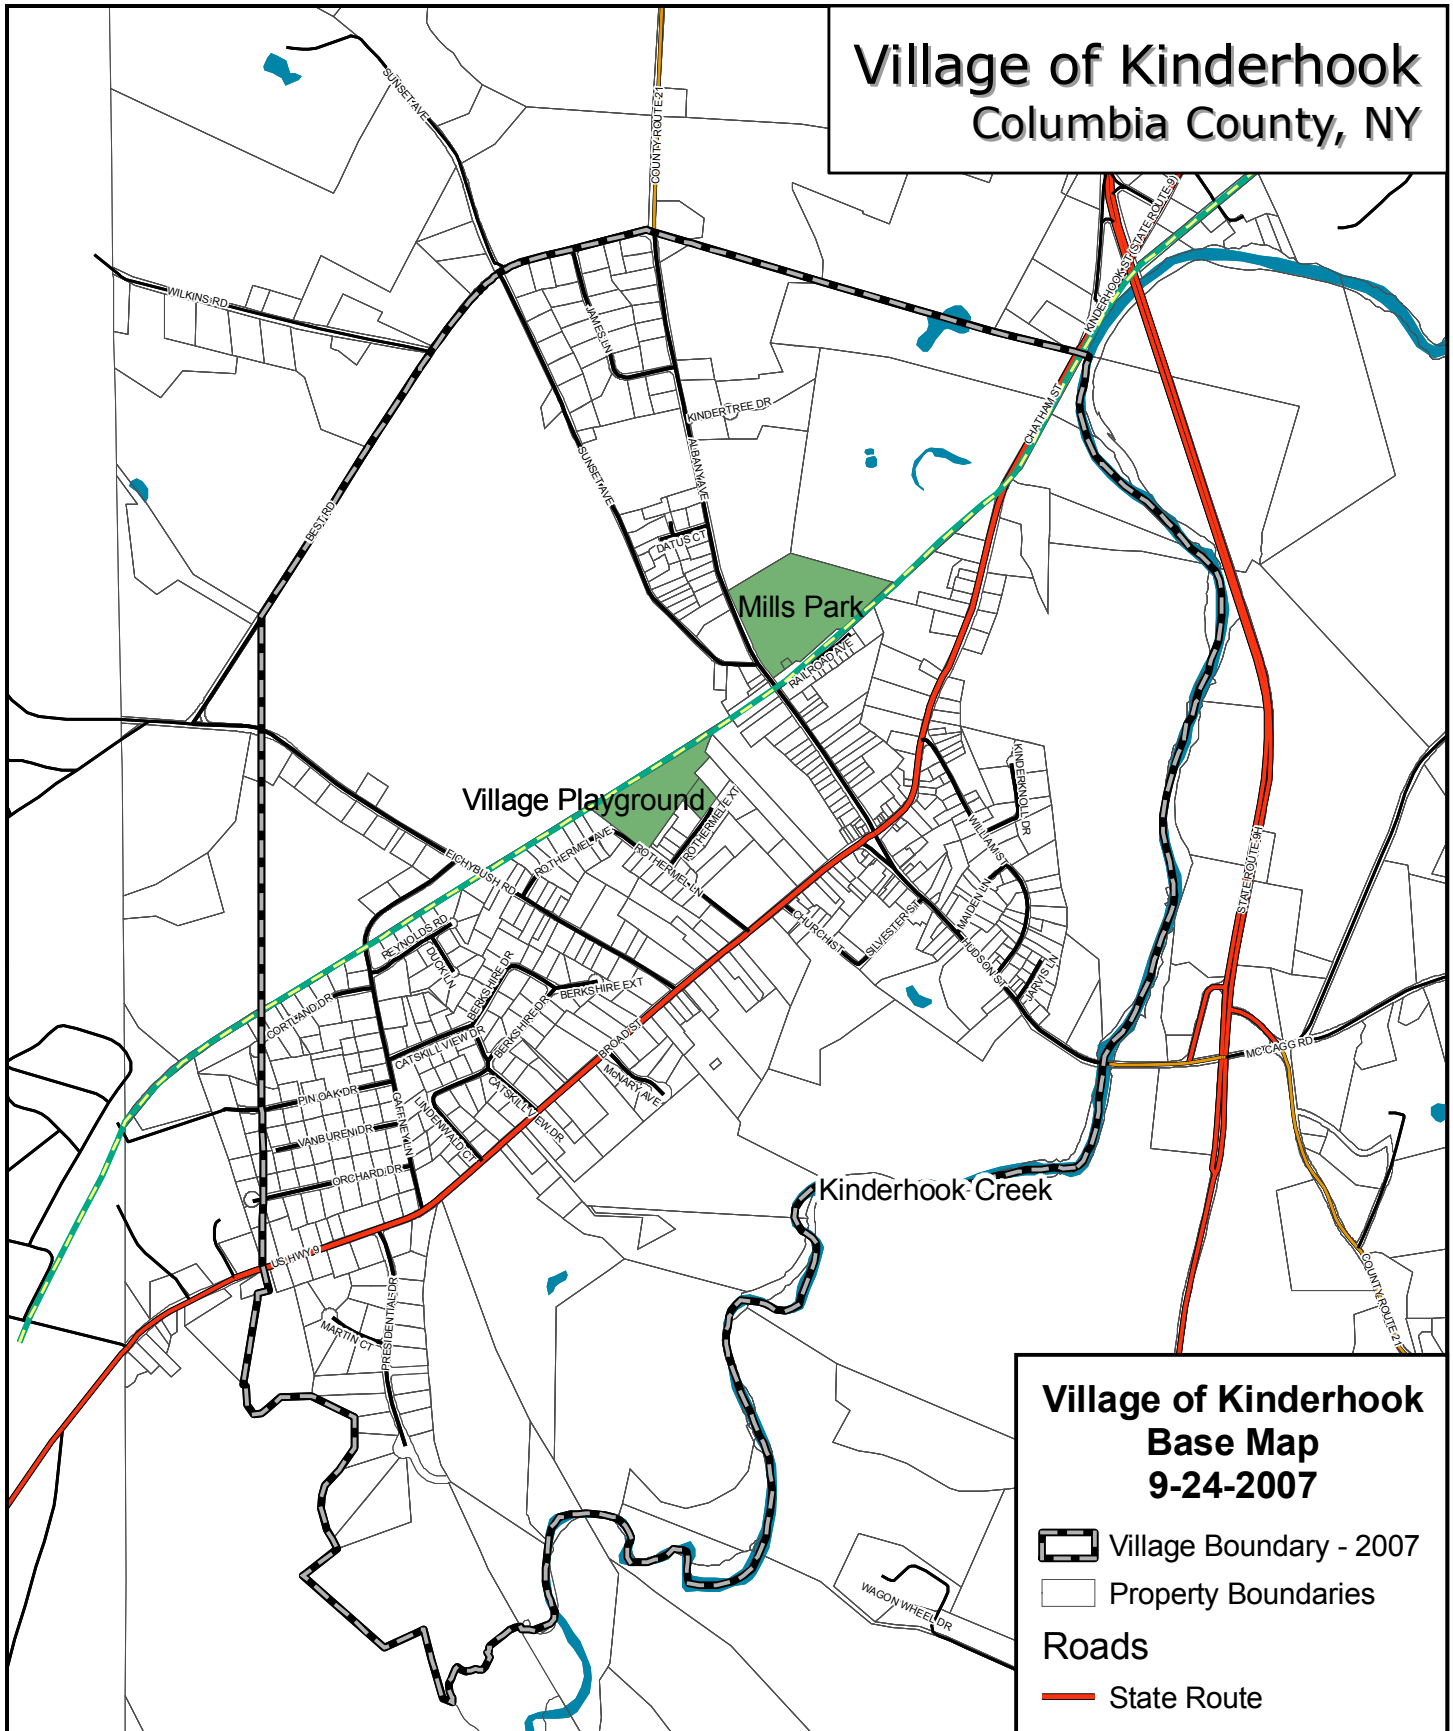

Village of Kinderhook Columbia County, NY

Village of Kinderhook Base Map 9-24-2007

-  Village Boundary - 2007
-  Property Boundaries
- Roads**
-  State Route
-  County Road
-  Local Road
-  National Grid ROW
-  Water