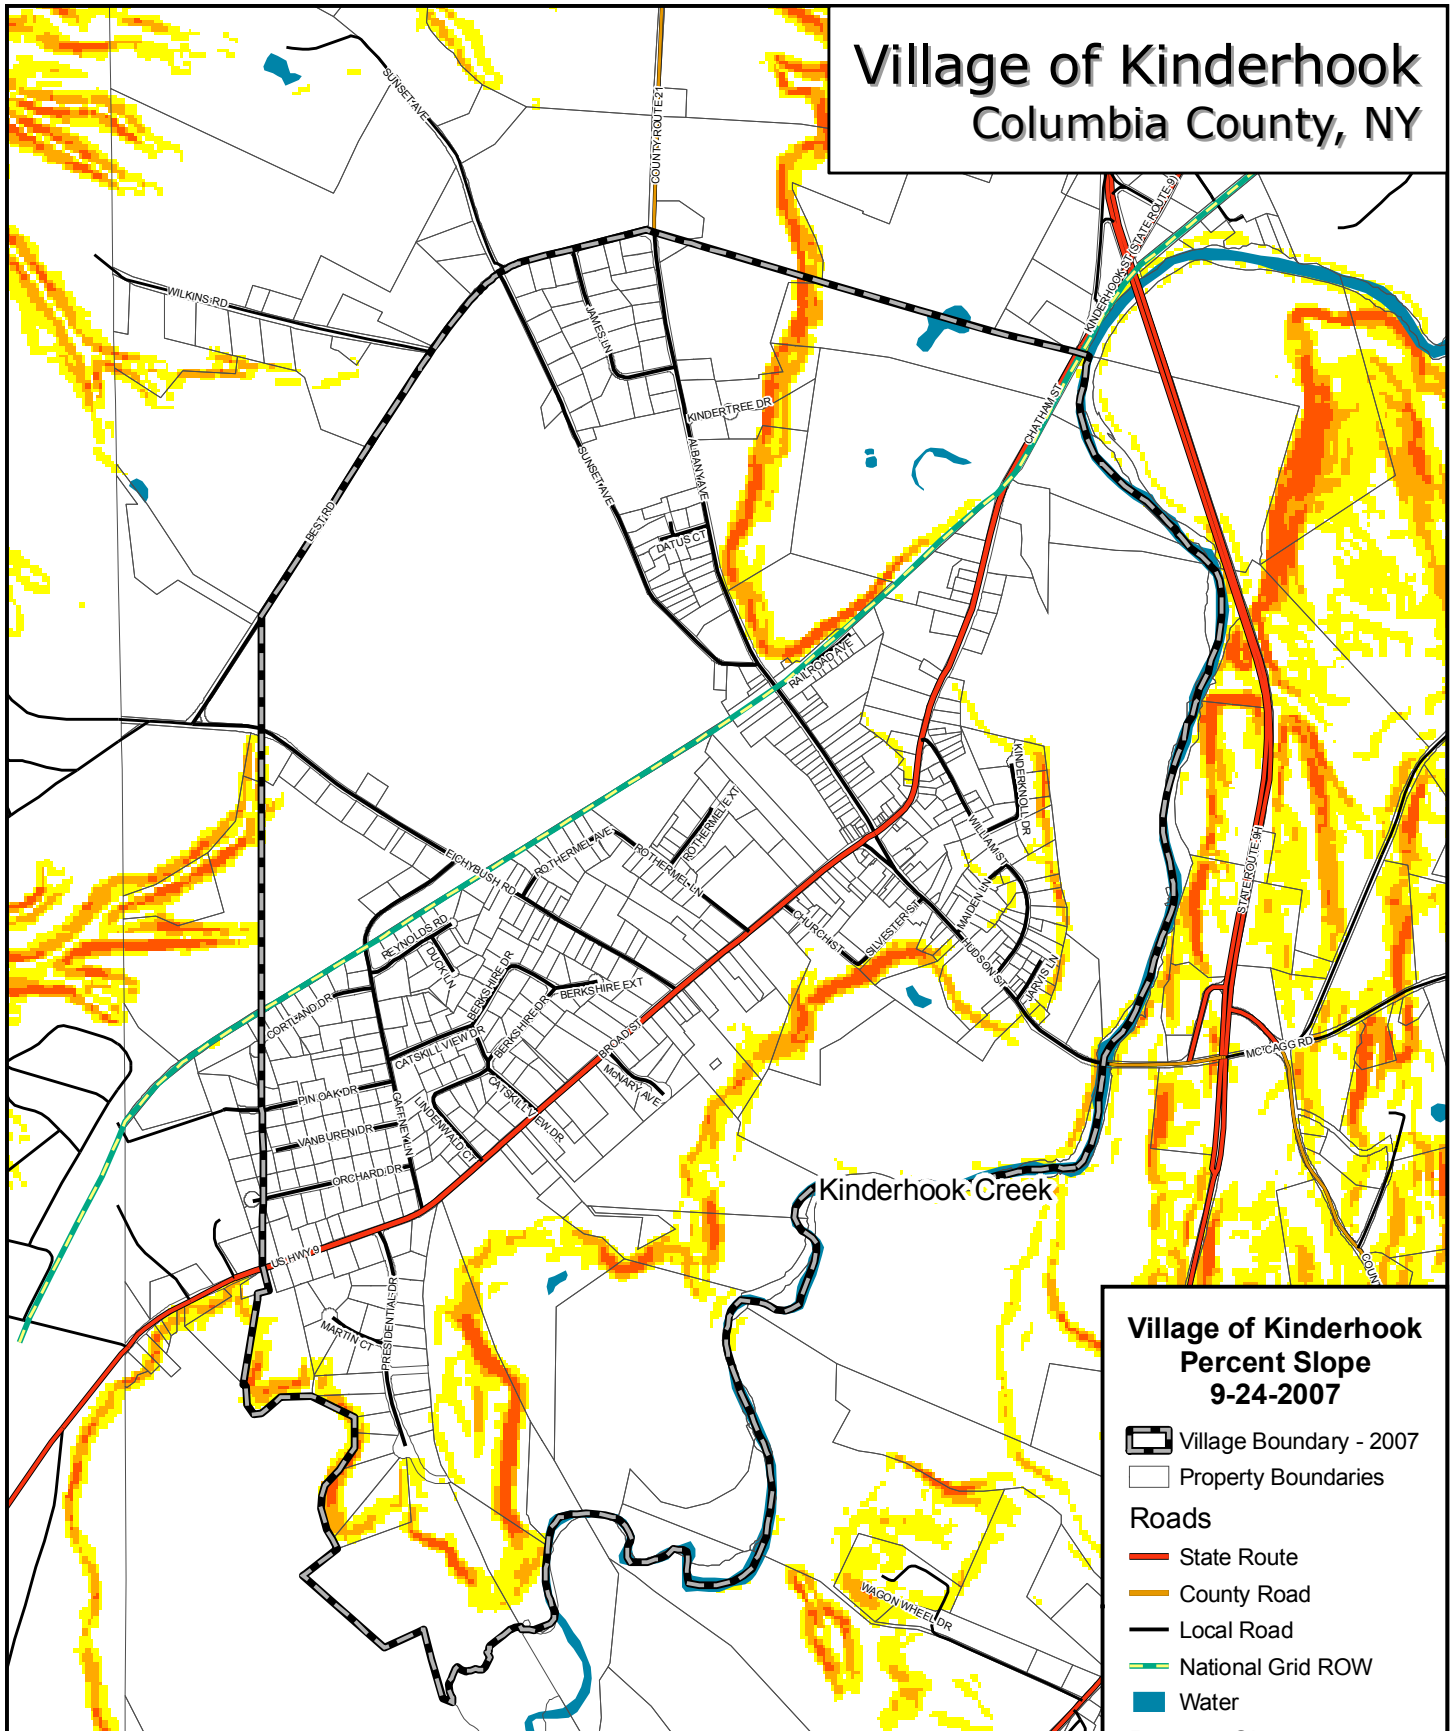

Village of Kinderhook Columbia County, NY

Village of Kinderhook Percent Slope 9-24-2007

- Village Boundary - 2007
- Property Boundaries
- Roads**
- State Route
- County Road
- Local Road
- National Grid ROW
- Water
- Percent Slope**
- Less Than 5%
- 5 - 15%
- 15 - 25%
- Over 25%